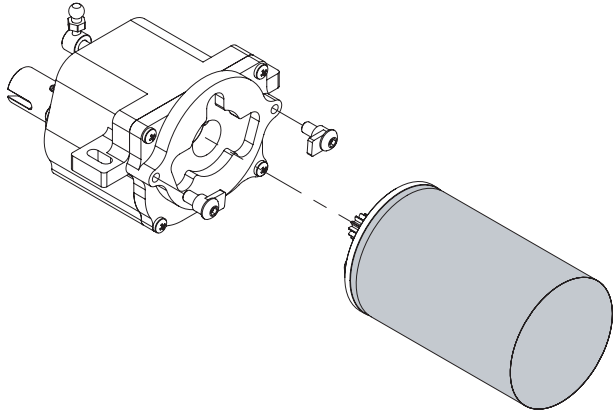

3x3 mm Screw
Schraube

JC1 x 1

3x3 mm Screw
Schraube

JC1 x 1

3x8 mm Screw
Schraube

DC4 x 2

3

3x8 mm Screw
Schraube

DC4 x 2

The diagram shows a top-down view of a screw with a cross-shaped head and a cylindrical shaft. Below it, the text 'DC4 x 2' is written.

4

2 mm Nut
Mutter

BA1 x 2

2.2 mm Washer
Beilagscheibe

MA1 x 2

2x8 mm Screw
Schraube

DA5 x 2

5

ARTIKEL.Nr / ITEM.NO: 500907287

OPTION:
Servohalter 2G-Getriebe
Servo Mount 2-Speed Gearbox

3x8 mm Screw
Schraube

DC4 x 2

5.8x2.8 mm Spacer
Distanzstück

XD1 x1