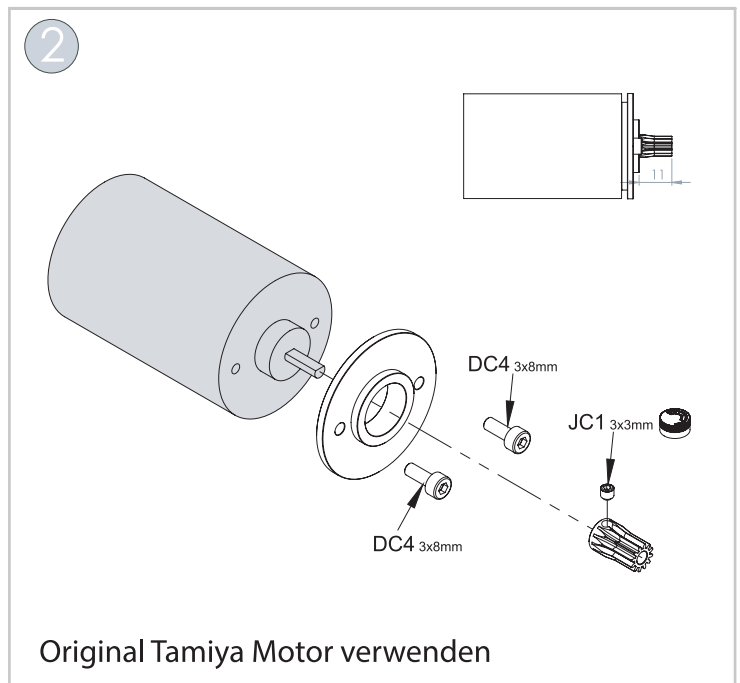

3x3 mm Screw
Schraube

JC1 x 1

3x3 mm Screw
Schraube

JC1 x 1

3x8 mm Screw
Schraube

DC4 x 2

3

3x8 mm Screw
Schraube

DC4 x 2

The diagram shows a top-down view of a screw with a cross-shaped head and a cylindrical shaft. Below it, the text 'DC4 x 2' is written.

4

2 mm Nut
Mutter

BA1 x 2

2.2 mm Washer
Beilagscheibe

MA1 x 2

2x8 mm Screw
Schraube

DA5 x 2

5

ARTIKEL.Nr / ITEM.NO: 500907287

OPTION:
Servohalter 2G-Getriebe
Servo Mount 2-Speed Gearbox

3x8 mm Screw
Schraube

DC4 x 2

5.8x2.8 mm Spacer
Distanzstück

XD1 x1