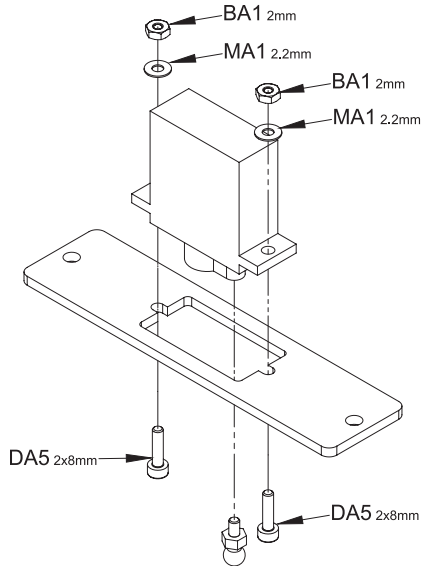

3x3 mm Screw
Schraube

JC1 x 1

3x3 mm Screw
Schraube

JC1 x 1

3x8 mm Screw
Schraube

DC4 x 2

3

3x8 mm Screw
Schraube

DC4 x 2

The diagram shows a top-down view of a screw with a cross-shaped head and a cylindrical shaft. Below it, the text 'DC4 x 2' is written.

4

2 mm Nut
Mutter

BA1 x 2

2.2 mm Washer
Beilagscheibe

MA1 x 2

2x8 mm Screw
Schraube

DA5 x 2

5

ARTIKEL.Nr / ITEM.NO: 500907287

OPTION:
Servohalter 2G-Getriebe
Servo Mount 2-Speed Gearbox

3x8 mm Screw
Schraube

DC4 x 2

5.8x2.8 mm Spacer
Distanzstück

XD1 x1