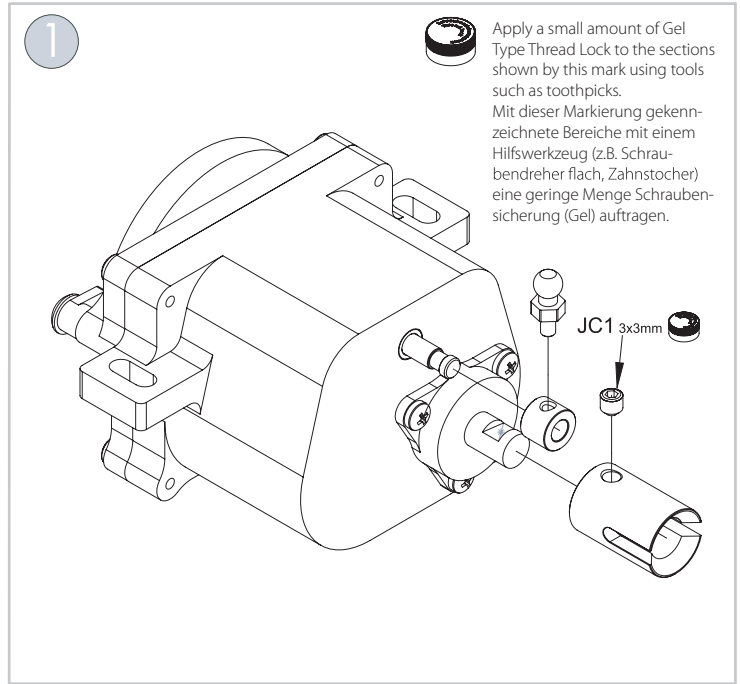

3x3 mm Screw
Schraube

JC1 x 1

3x3 mm Screw
Schraube

JC1 x 1

3x8 mm Screw
Schraube

DC4 x 2

3

3x8 mm Screw
Schraube

DC4 x 2

The diagram shows a top-down view of a screw with a cross-shaped head and a cylindrical shaft. Below it, the text 'DC4 x 2' is written.

4

2 mm Nut
Mutter

BA1 x 2

2.2 mm Washer
Beilagscheibe

MA1 x 2

2x8 mm Screw
Schraube

DA5 x 2

5

ARTIKEL.Nr / ITEM.NO: 500907287

OPTION:
Servohalter 2G-Getriebe
Servo Mount 2-Speed Gearbox

3x8 mm Screw
Schraube

DC4 x 2

5.8x2.8 mm Spacer
Distanzstück

XD1 x1