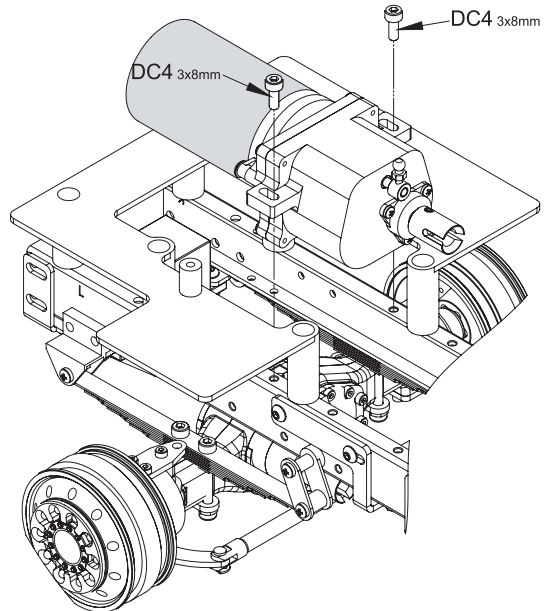

3x3 mm Screw
Schraube

JC1 x 1

3x3 mm Screw
Schraube

JC1 x 1

3x8 mm Screw
Schraube

DC4 x 2

3

3x8 mm Screw
Schraube

DC4 x 2

The diagram shows a top-down view of a screw with a cross-shaped head and a cylindrical shaft. Below it, the text 'DC4 x 2' is written.

4

2 mm Nut
Mutter

BA1 x 2

2.2 mm Washer
Beilagscheibe

MA1 x 2

2x8 mm Screw
Schraube

DA5 x 2

5

ARTIKEL.Nr / ITEM.NO: 500907287

OPTION:
Servohalter 2G-Getriebe
Servo Mount 2-Speed Gearbox

3x8 mm Screw
Schraube

DC4 x 2

5.8x2.8 mm Spacer
Distanzstück

XD1 x1